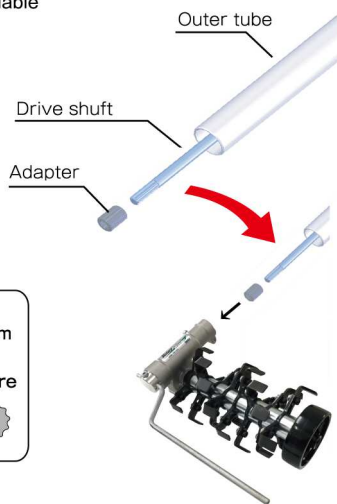

## Cutter length Adjustment

## Fit your Trimmers

① 24, 25, 25.4, 26mm tube are available  
Select the sleeve

② Select the adaptor

Diameter	6mm	7mm	7mm	8mm	5.2mm
No. of teeth	10	13	7	9	square

## High reduction & High torque Gear box

1/30 Reduction ratio

Torque up to 30 times

Safety  
Easy to use  
No scattering

Rotor into the ground  
Removal from root