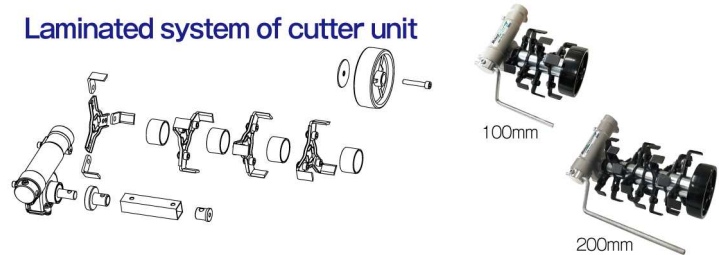

## High reduction & High torque Gear box

1/30 Reduction ratio

Torque up to 30 times

Safety  
Easy to use  
No scattering

Rotor into the ground  
Removal from root

## Width Changeable

Laminated system of cutter unit