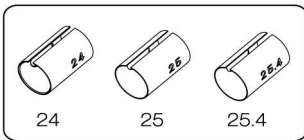

Fit your Trimmers

① 24, 25, 25.4, 26mm tube are available
Select the sleeve